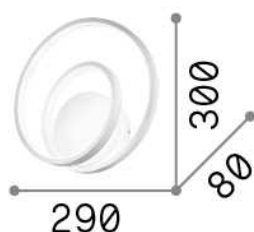

General info

Indoor - Wall lamps

Ean	8021696304489
Item	OZ AP DALI BIANCO
Installation	Wall lamps
Guarantee	5 years
Gross weight	1.22 kg
Volume	0.008712 m ³

Technical info

Net weight	0.8 kg
Insulation class	II
Protection index	IP20
Compliance	CE
Operating temperature	0° ~ +40 °C
Full load efficiency	X
Dimmer	1, DALI / Push
Power output	220-240 V AC 50/60 Hz
Power supply	In-built, included Replaceable (by qualified operators only), electronic

Source info

Integrated source	Integrated LED module
Releaceable source	No
Power	28 W
Emission	Diffuse
Max consupcion	max 28,00 W
Features LED	LED SMD
CCT LED	3000 K
Duration LED (t. 25°C)	30000 h
CRI	> 80
Light beam	-
Light beam flux	2500 lm
Useful light flux	1180 lm
Photobiological risk	1
Standby power	< 0.50 W